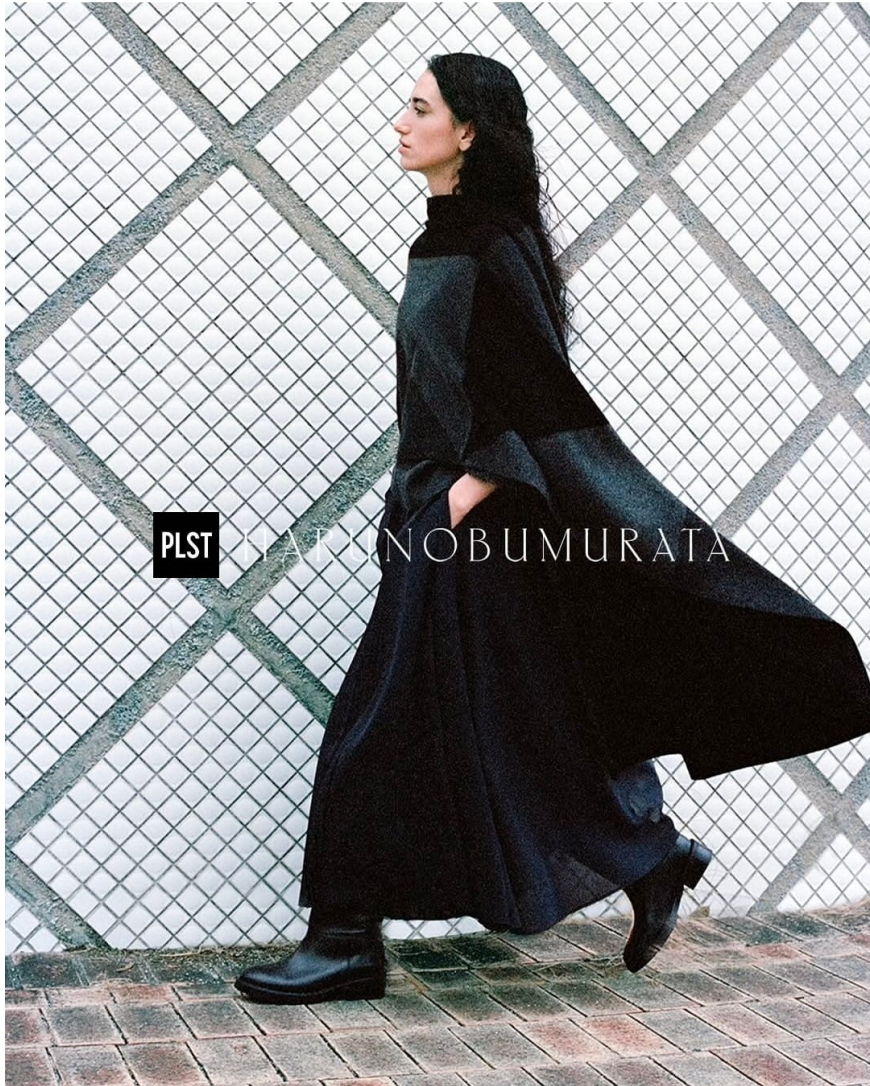

OFFEN MGT

Jhoy

Height: 1.75 Bust: 81cm Waist: 59cm Hips: 87cm Shoes: 38 BR / 39 EU / 8 ½ - 9 : US Hair: Dark Brown Eyes: Dark Brown